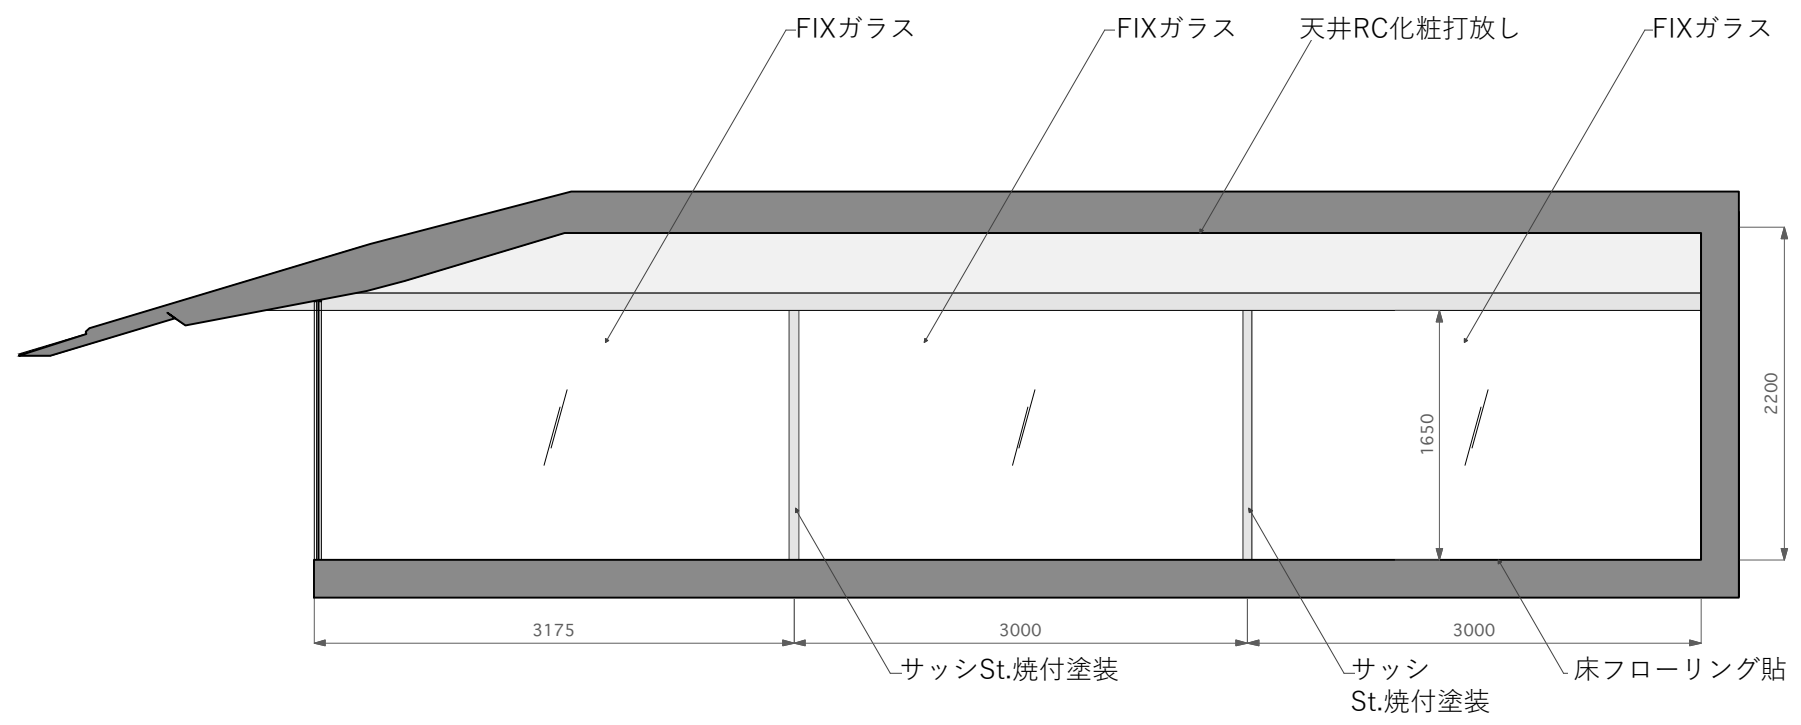

SECTION C-1